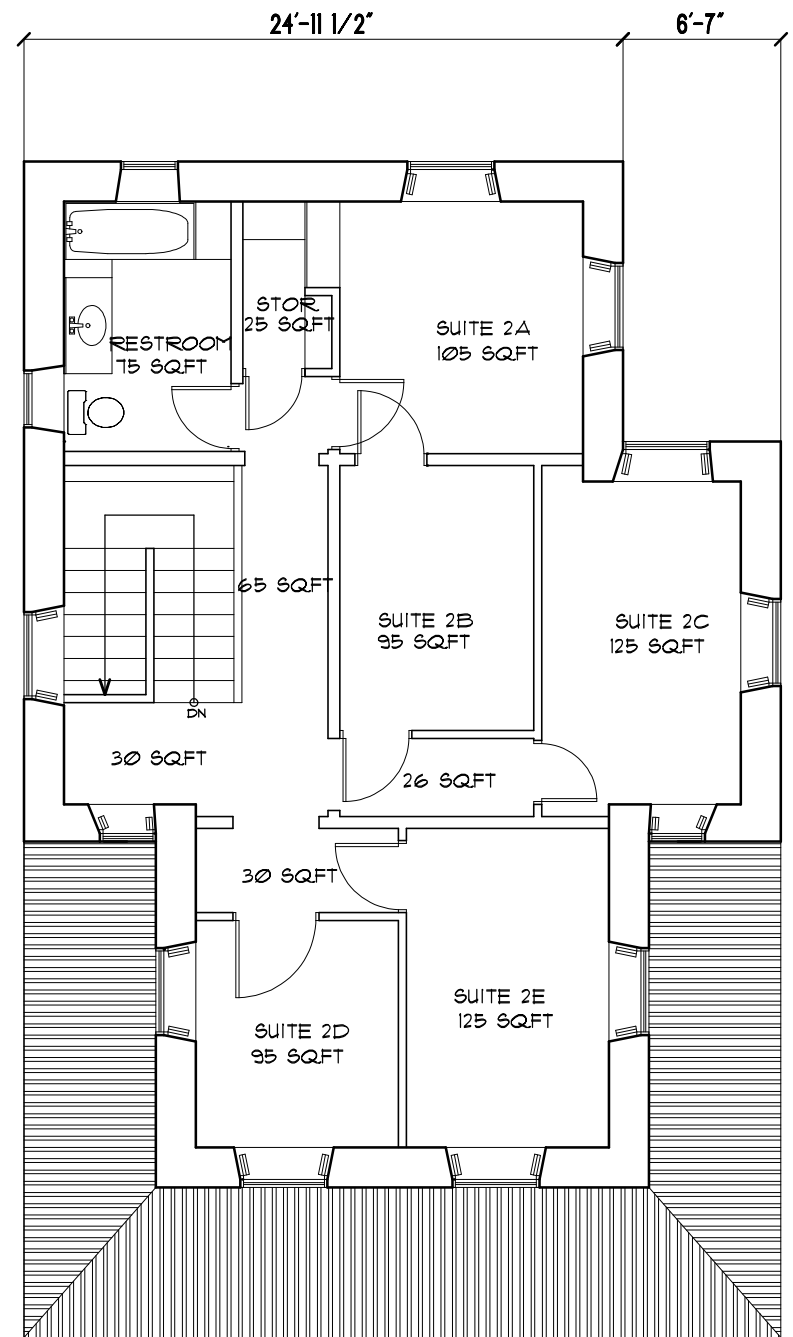

GROUND FLOOR PLAN

SCALE 1/8" - 1'-0"
1493 SQ.FT (INCLUDES EXTERNAL WALLS)
INTERNAL 945 SQ.FT
PATIOS 220 SQ.FT

TOTAL 2522 SQ.FT

FIRST FLOOR PLAN

SCALE 1/8" - 1'-0"
1029 SQ.FT (INCLUDES EXTERNAL WALLS)
INTERNAL 810 SQ.FT